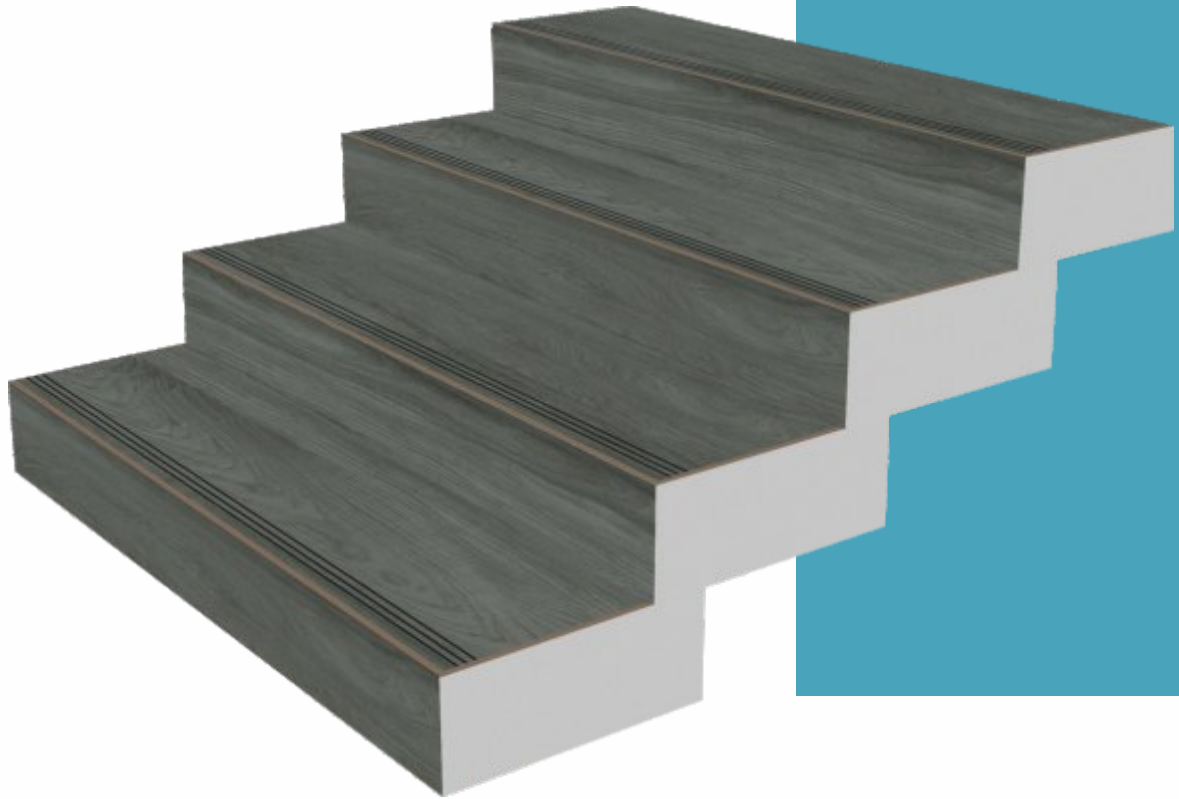

STEPS & RIZER

GVT BODY

Step 300mm x 1200mm
Riser 200mm x 1200mm

Design No.702

Water
Resistance

Indoor
Use

Stain
Resistance