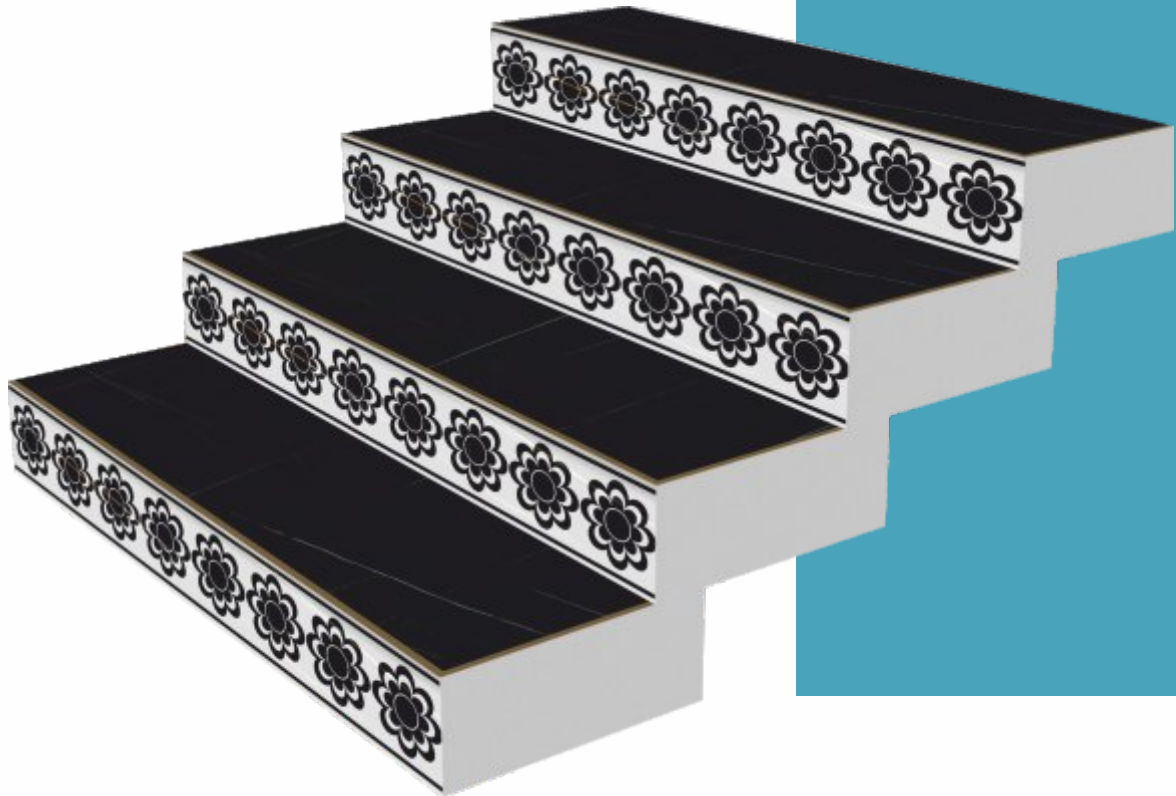

STEPS & RIZER

GVT BODY

Step 300mm x 1200mm
Riser 200mm x 1200mm

Design No.704

Water
Resistance

Indoor
Use

Stain
Resistance