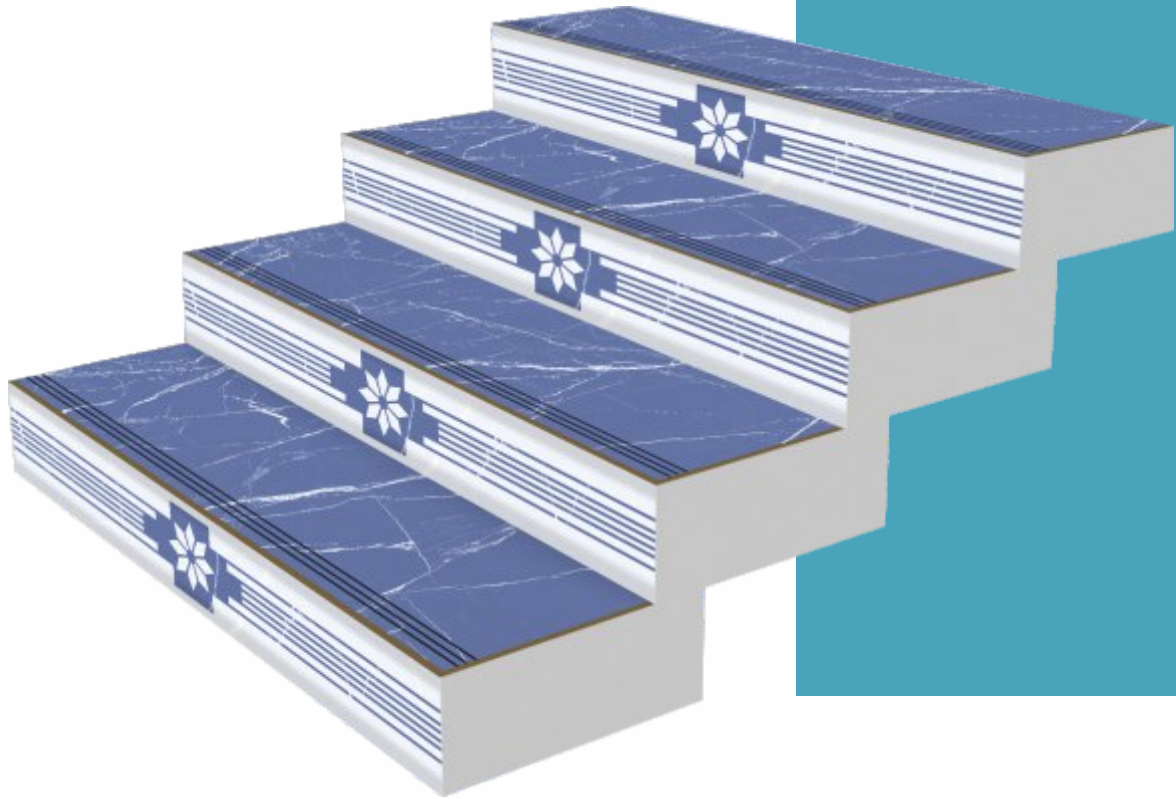

STEPS & RIZER

GVT BODY

Step 300mm x 1200mm
Riser 200mm x 1200mm

Design No.725

Water
Resistance

Indoor
Use

Stain
Resistance