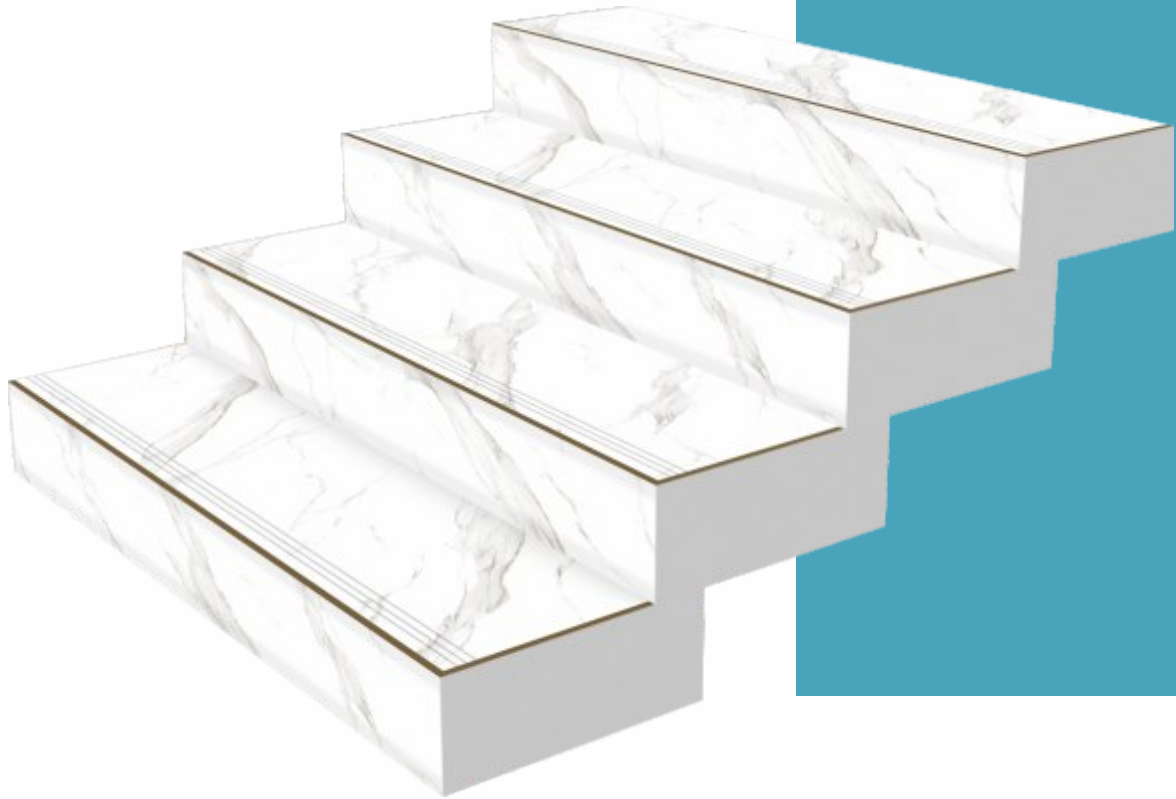

STEPS & RIZER

GVT BODY

Step 300mm x 1200mm
Riser 200mm x 1200mm

Design No.709

Water
Resistance

Indoor
Use

Stain
Resistance