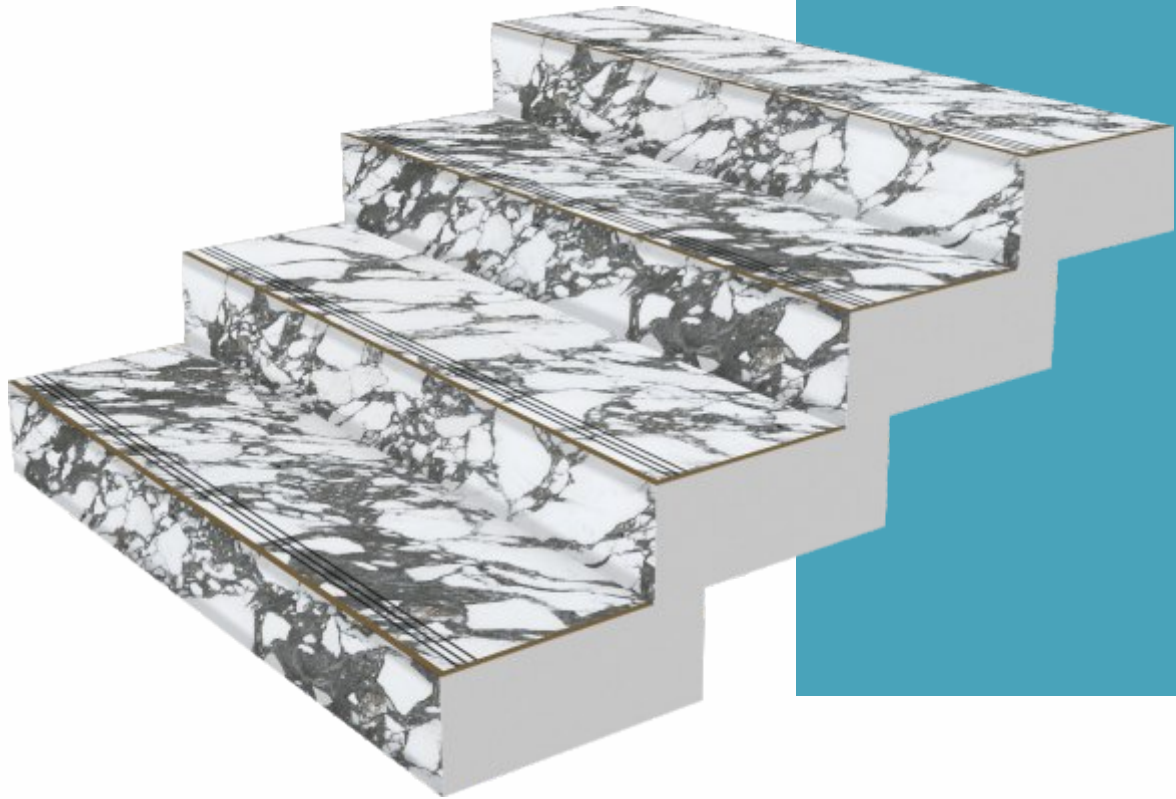

STEPS & RIZER

GVT BODY

Step 300mm x 1200mm
Riser 200mm x 1200mm

Design No.723

Water
Resistance

Indoor
Use

Stain
Resistance